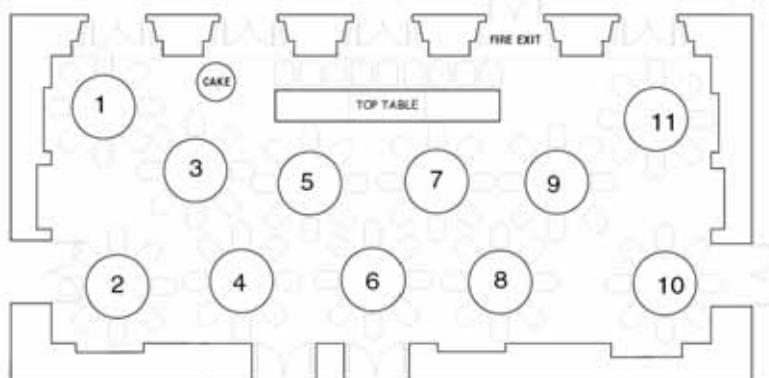

# Leigh Court Wedding Room Plans

Library = 108 people maximum

12 x 5ft rounds with 8/9 people maximum

Library - Banqueting - 118 people maximum

Library = 109 maximum

Library = long top with 10 people maximum and 11 x 5ft rounds with 8/9 people maximum