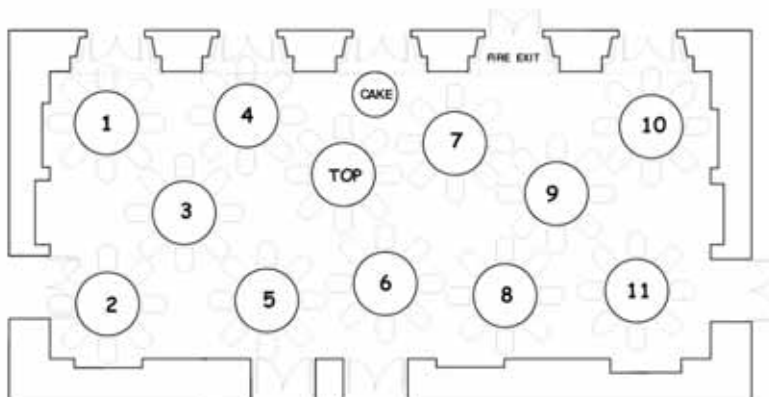

# Leigh Court Wedding Room Plans

Library = 108 people maximum

12 x 5ft rounds with 8/9 people maximum

Library - Banqueting - 118 people maximum

Library = 109 maximum

Library = long top with 10 people maximum and 11 x 5ft rounds with 8/9 people maximum