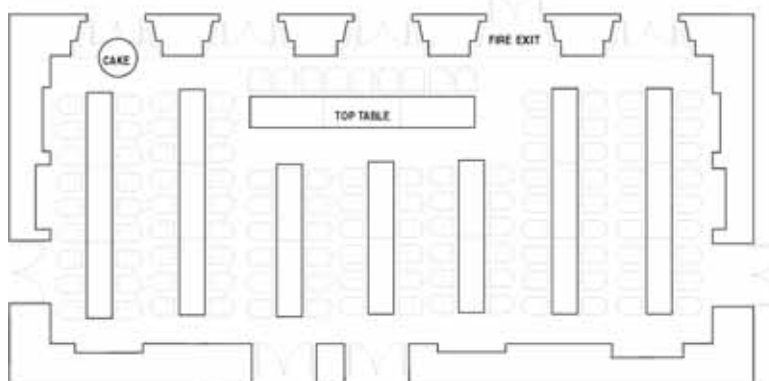

# Leigh Court Wedding Room Plans

Library = 108 people maximum

12 x 5ft rounds with 8/9 people maximum

Library - Banqueting - 118 people maximum

Library = 109 maximum

Library = long top with 10 people maximum and 11 x 5ft rounds with 8/9 people maximum